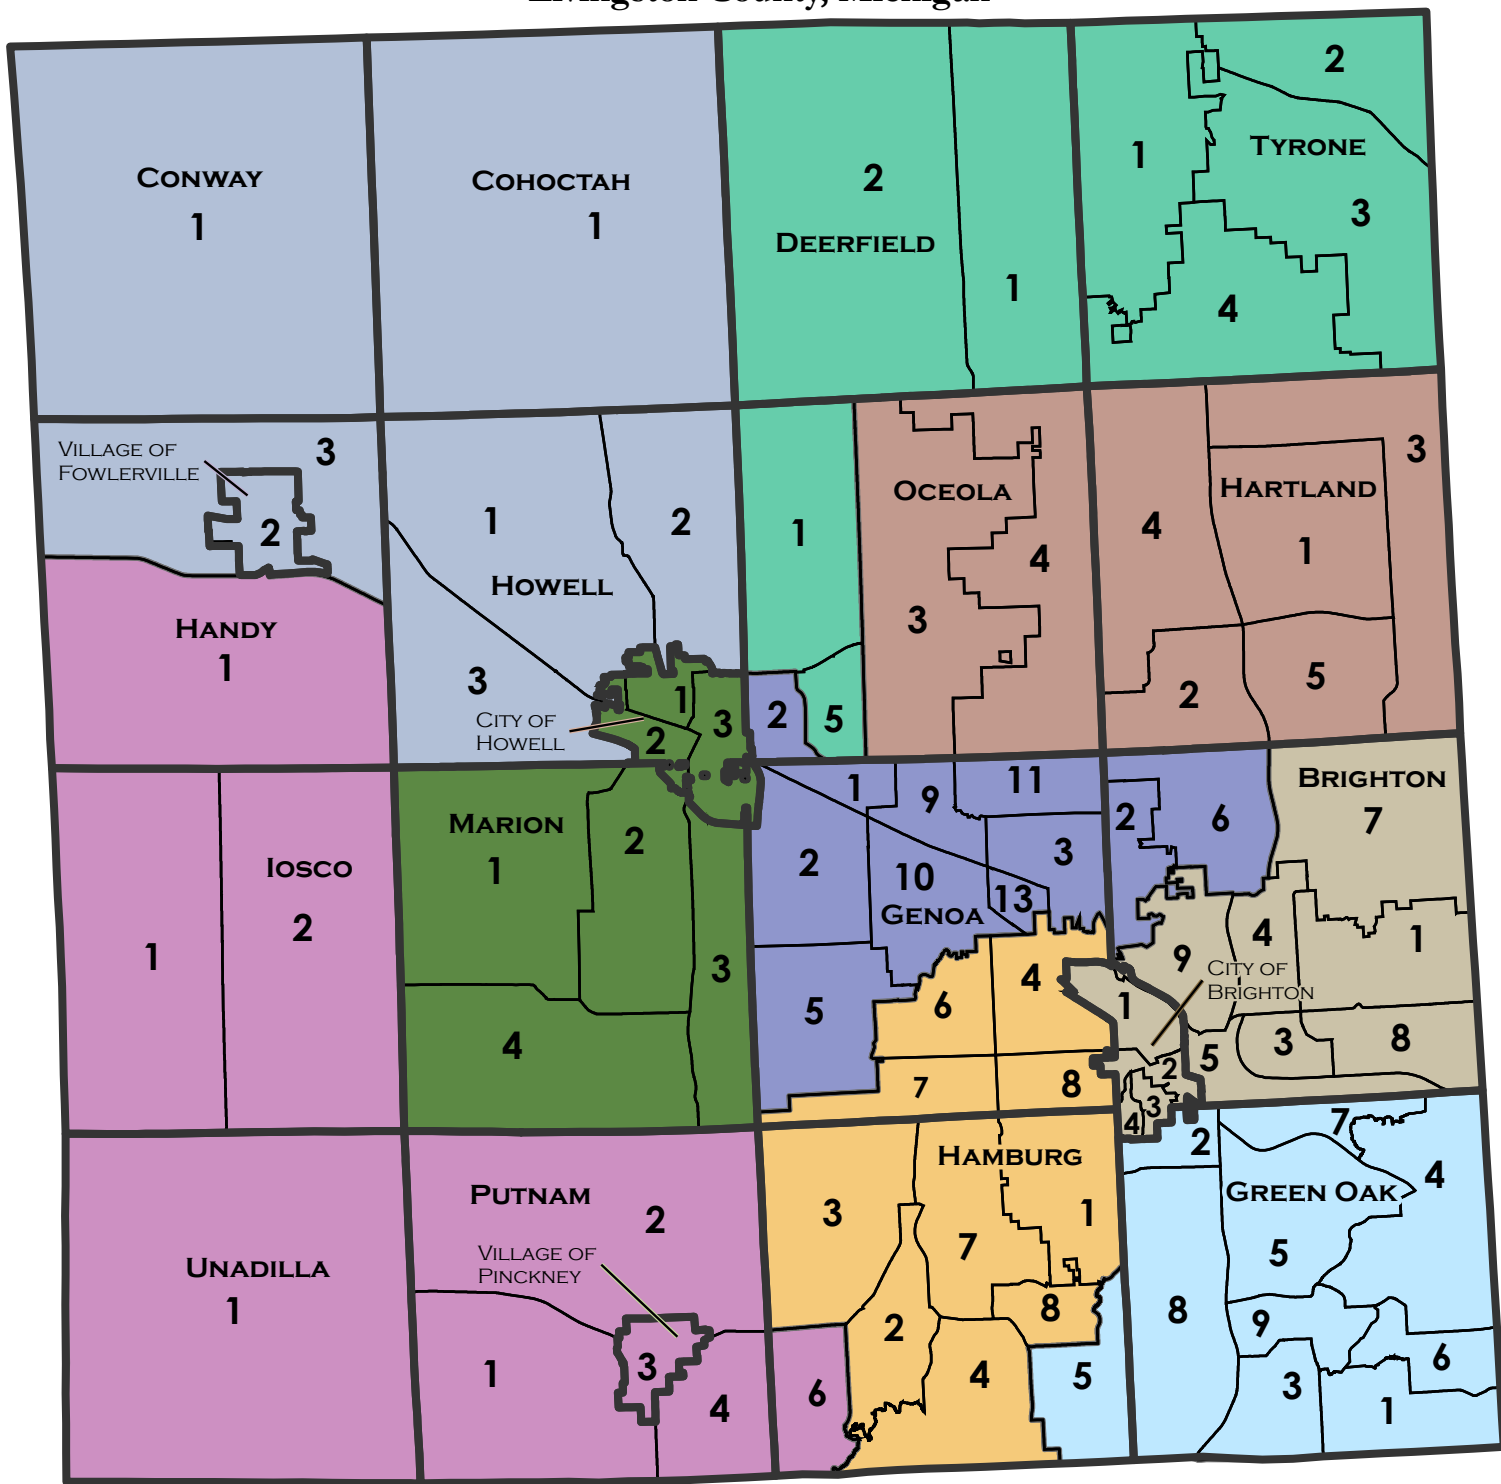

APPORTIONMENT SUBMISSION - COUNTY COMMISSIONER DISTRICTS

Livingston County, Michigan

Update: October 07, 2021

District	Total Population	Population Variance	Percentage Variance
District 1	20929	-612	-2.84
District 2	20947	-594	-2.76
District 3	20743	-798	-3.7
District 4	21847	306	1.42
District 5	21313	-228	-1.06
District 6	21777	236	1.1
District 7	21530	-11	-0.05
District 8	22549	1008	4.68
District 9	22231	690	3.2

- District 1**
- District 4**
- District 7**
- District 2**
- District 5**
- District 8**
- District 3**
- District 6**
- District 9**

The numbers within each City/Township reflect Voting Precincts within each Municipality