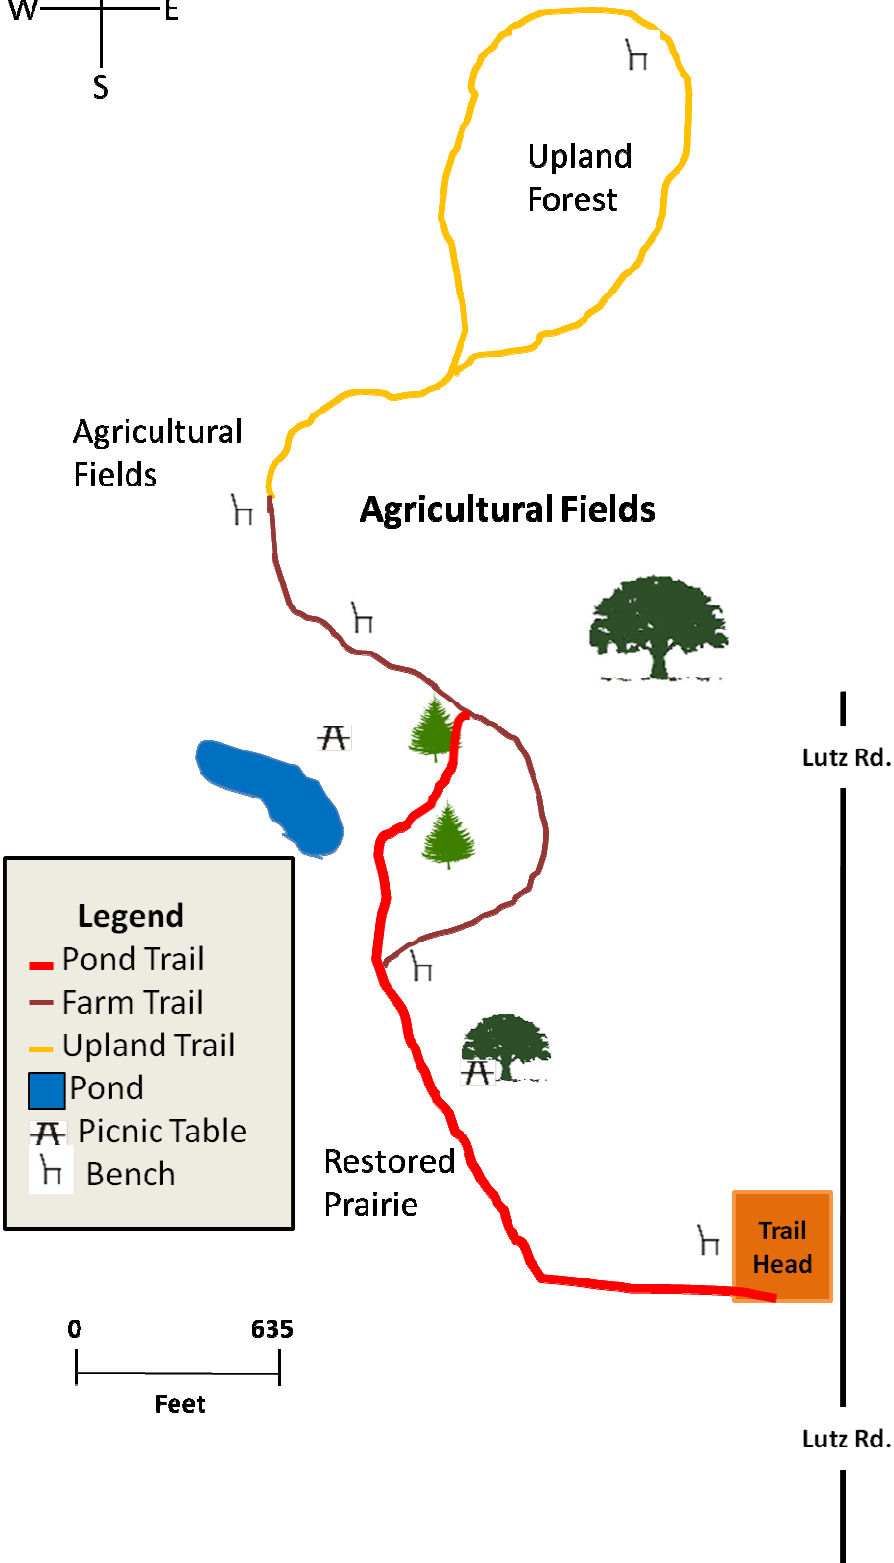

# Lutz Park Trail Map

**Legend**

- Pond Trail
- Farm Trail
- Upland Trail
- Pond
- Picnic Table
- Bench

**Park Rules**

1. Dogs must be on at least a 6ft leash at all times & pick up all dog waste.
3. Please no littering  
Strict Pack-in-Pack-Out Policy.
4. No bicycles or horses on trails.
5. No beverages containing alcohol.
6. No fishing or swimming.
7. Please stay on trails.
8. Do not feed wildlife.
9. No camping.
10. No motorized vehicles beyond parking lot.
11. No hunting.